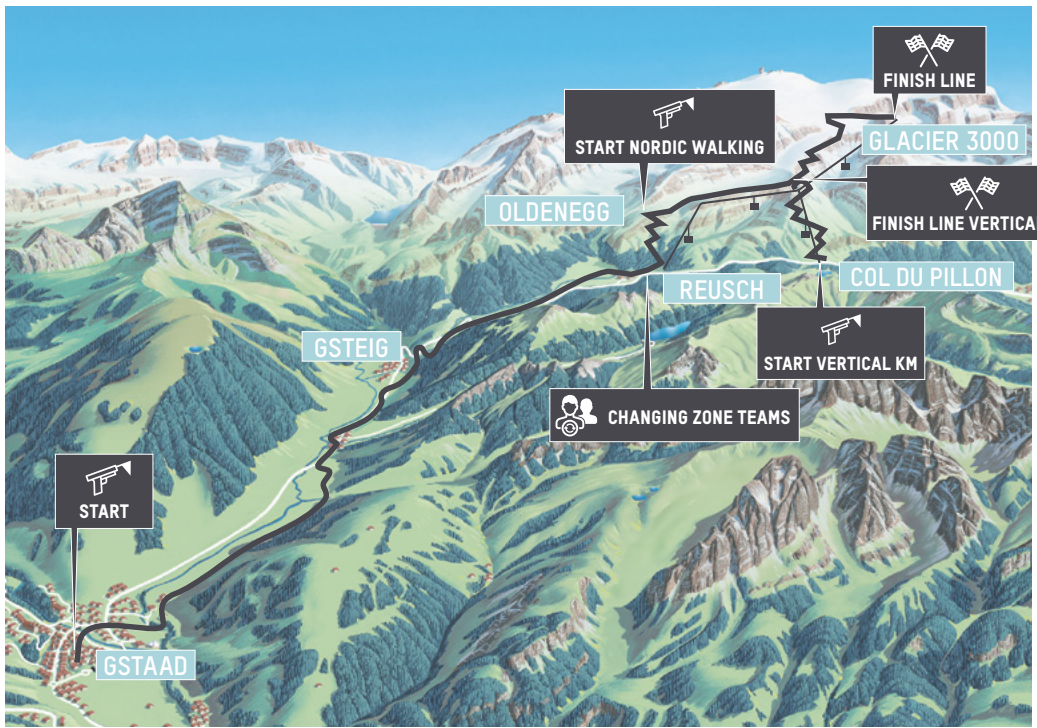

GLACIER 3000 RUN

Born to run

05.08.2023

Gstaad - Glacier 3000

→ 26,2 km

↗ +2'015 m

NEW Vertical KM

→ 3,83 km

↗ +1'000 m

glacier3000run.ch

		
RUN	26,2 KM	+2015 M / -115 M
New VERTICAL KM	3,8 KM	+1000 M
ALPINE NORDIC WALKING	6,2 KM	+1041 M / -10 M
GSTAAD KIDS RUN	400 M	1, 2 OR 3 LAPS (depending on age)

NEW IN 2023

- New category: **Vertical KM** (Col du Pillon – Cabane)
- Gstaad Kids at **9:45**
- Public transportation included

PROGRAM 2023